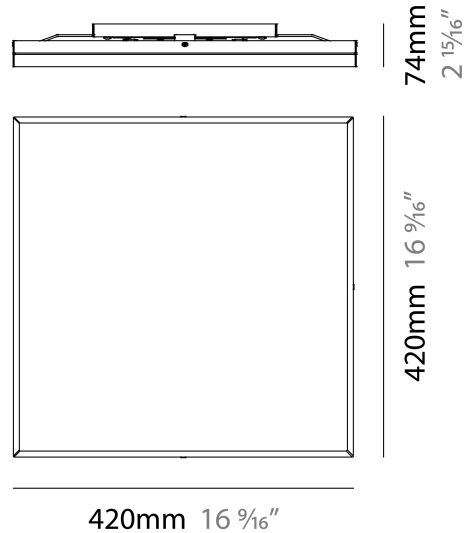

LINEA SURFACE

D92038

PROJECT	_____
TYPE	_____
NOTES	_____
QUANTITY	_____
DATE	_____

GENERAL

Series: Linea
Brand: Milan
Division: Design
Mounting Type: Surface
Mounting Location: Ceiling
Subcategory: Flush Mount

PHYSICAL

Shape: Square
Length (mm): 420
Length (in): 16 1/2
Width (mm): 420
Width (in): 16 1/2
Height (mm): 76
Height (in): 3.0
Extension (mm): 76
Extension (in): 3.0
Weight (kg): 4.09
Weight (lbs): 9.02
Diffuser: White Glass
Fixture Material: Glass / Aluminum

ELECTRICAL

Number of Lamps: 1
Lamp Type: LED Retrofit / Halogen
Lamp Shape: T3
Bulb Included: Bulb Not Included
Total Output Wattage (W): 23 / 150
Max. Wattage Per Lamp (W): 23 / 150
Lamp Base: RSC
Dimming: Non-Dimmable
Driver Included: No
Input Voltage (V): 120

LED

OPTICAL

RATINGS AND CERTIFICATIONS

Certified By: CSA Certified to UL and CSA Standards
IP rating: IP20