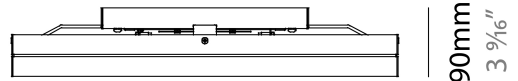

PROJECT	
TYPE	
NOTES	
QUANTITY	
DATE	

LINEA SURFACE

D92067

GENERAL

Series: Linea
Brand: Milan
Division: Design
Mounting Type: Surface
Mounting Location: Ceiling
Subcategory: Ambient

PHYSICAL

Shape: Rectangle
Length (mm): 500
Length (in): 19 3/4
Width (mm): 500
Width (in): 19 3/4
Height (mm): 89
Height (in): 3 1/2
Weight (kg): 4.5
Weight (lbs): 10
Diffuser: White Glass
Fixture Finish: SST
Fixture Material: Glass / Aluminum

ELECTRICAL

Number of Lamps: 1+1
Lamp Type: T5 Circline Fluorescent
Bulb Included: Bulb Not Included
Total Output Wattage (W): 62
Max. Wattage Per Lamp (W): 22W + 40W
Lamp Base: 2GX13
Dimming: Non-Dimmable
Input Voltage (V): 120
Lamp Voltage (V): 120

LED

OPTICAL

RATINGS AND CERTIFICATIONS

Certified By: CSA Certified to UL and CSA Standards
IP rating: IP20