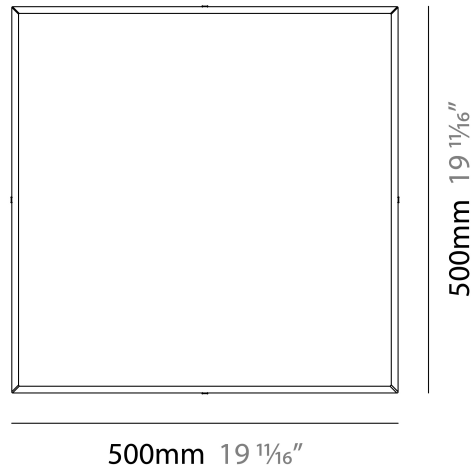

PROJECT	
TYPE	
NOTES	
QUANTITY	
DATE	

LINEA SURFACE

D92067

GENERAL

Series: Linea
Brand: Milan
Division: Design
Mounting Type: Surface
Mounting Location: Ceiling
Subcategory: Ambient

PHYSICAL

Shape: Rectangle
Length (mm): 500
Length (in): 19 3/4
Width (mm): 500
Width (in): 19 3/4
Height (mm): 89
Height (in): 3 1/2
Weight (kg): 4.5
Weight (lbs): 10
Diffuser: White Glass
Fixture Finish: SST
Fixture Material: Glass / Aluminum

ELECTRICAL

Number of Lamps: 1+1
Lamp Type: T5 Circline Fluorescent
Bulb Included: Bulb Not Included
Total Output Wattage (W): 62
Max. Wattage Per Lamp (W): 22W + 40W
Lamp Base: 2GX13
Dimming: Non-Dimmable
Input Voltage (V): 120
Lamp Voltage (V): 120

LED

OPTICAL

RATINGS AND CERTIFICATIONS

Certified By: CSA Certified to UL and CSA Standards
IP rating: IP20